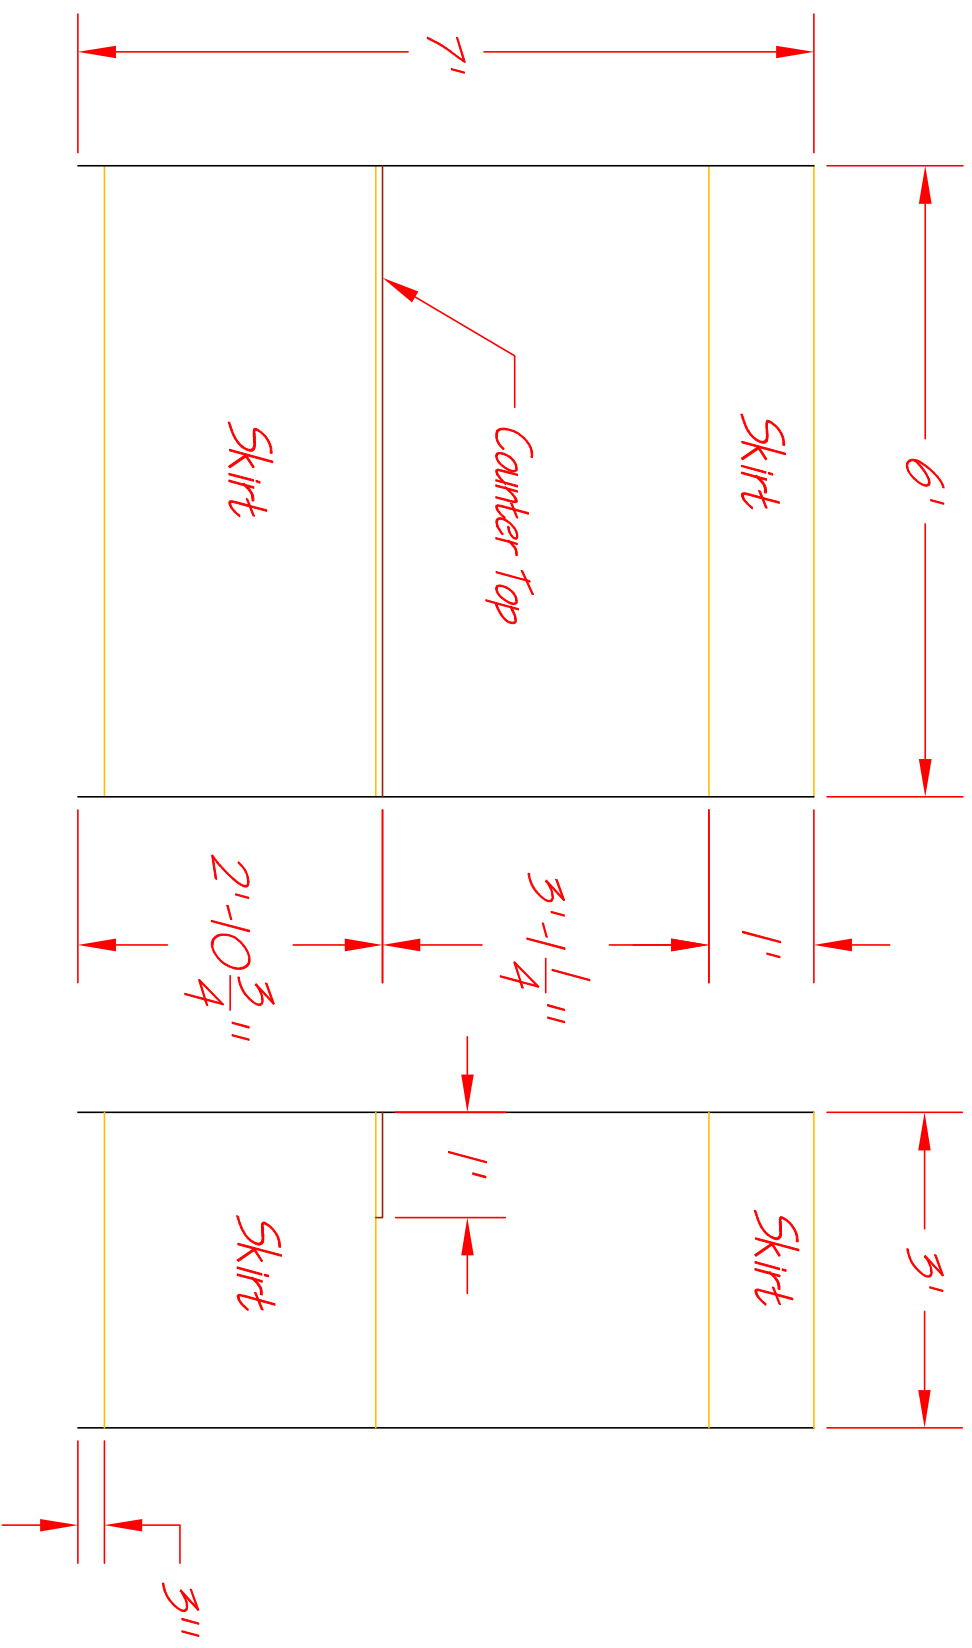

Portable Information Booth (Initial Basic Line Drawing)

(c) Copyright 2016 Paul J. Bennett, All Rights Reserved
Designed by: Paul J. Bennett, Downeast Thunder

Scale: None